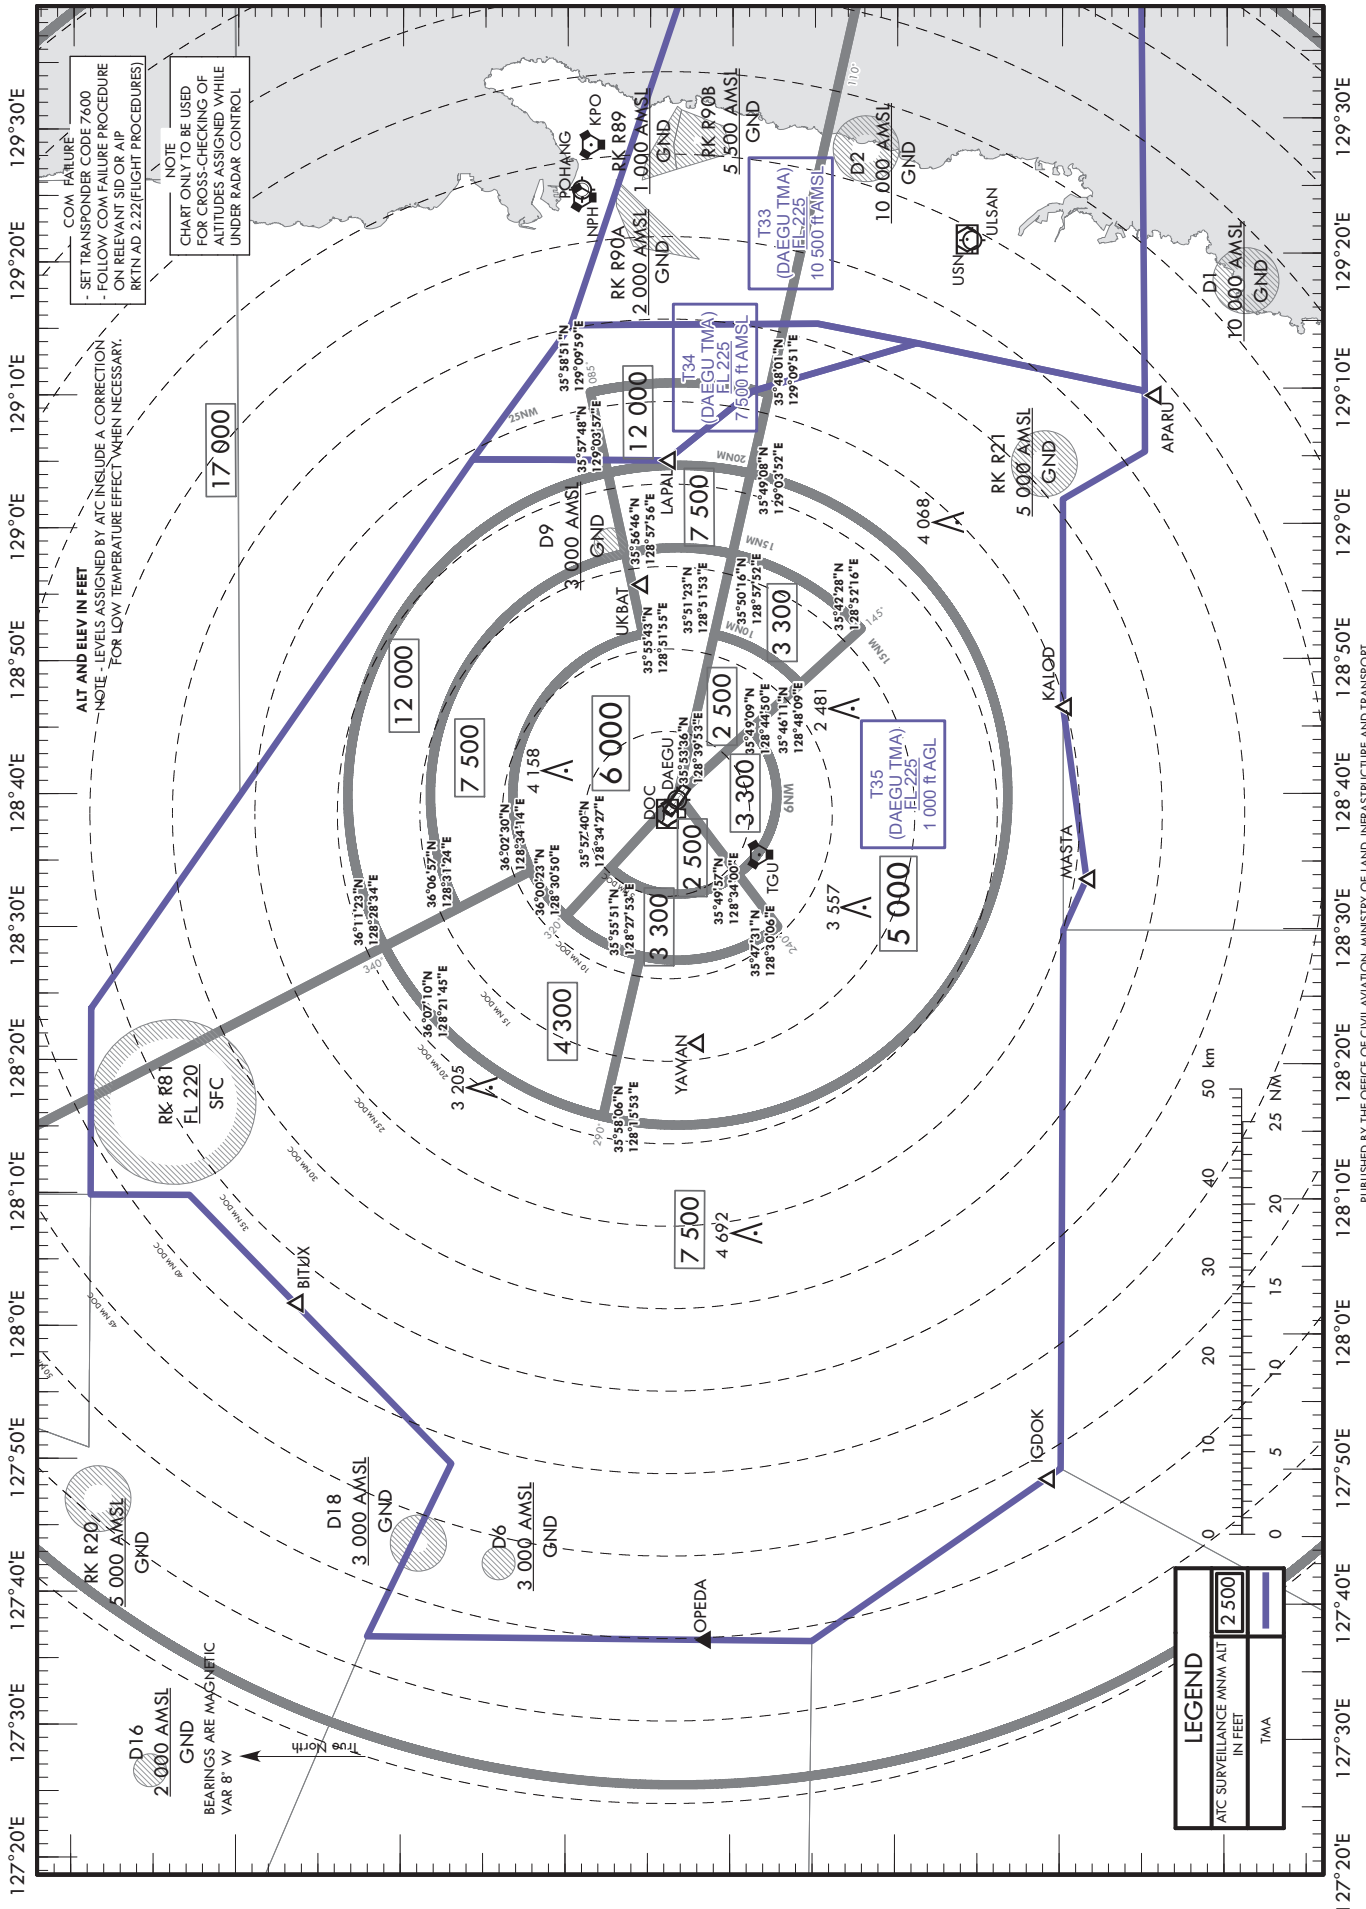

ATC SURVEILLANCE MINIMUM
ALTITUDE CHART - ICAO

AERODROME ELEV 120 ft
TRANSITION ALT 14 000 ft

APP 135.9 346.3
DEF 135.9 230.3

DAEGU/Daegu Intl(RKTN)

Change : Establishment of coordinates.

INTENTIONALLY

LEFT

BLANK